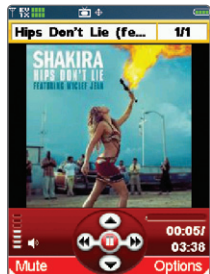

Playing Music

The VX9400 doesn't miss a beat with its built-in music player. You can store tons of music on an optional microSD card* and even listen to them in stereo sound through a Bluetooth headset!

1. Press **right** on the Navigation Key, select **Music & Tones (1)**.
2. Select **My Music (4)**, choose a category, then press **OK** to play.
3. Use the side **Volume Keys** **◀▶** to adjust volume when a song is playing.
4. Press the **End Key** to exit the music player.

*Sold separately.

Note: To turn on Music Only Mode (RF off except Bluetooth), press **right** on the Navigation Key, select **Music & Tones (1)**, press the **Left Soft Key** for **Mode**, select **On** and press **OK** .